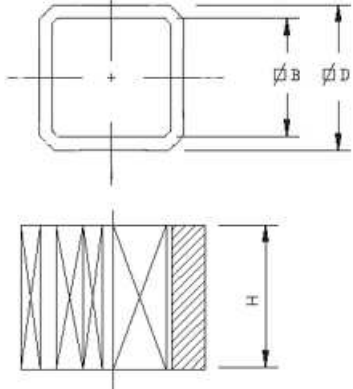

## Adapter Dimensions

### Single Square Adapter

| Name                | 'B' Dimension | 'D' Dimension |
|---------------------|---------------|---------------|
| 11x9 Single Square  | 9mm           | 11mm          |
| 14x9 Single Square  | 9mm           | 14mm          |
| 14x11 Single Square | 11mm          | 14mm          |
| 17x11 Single Square | 11mm          | 17mm          |
| 17x14 Single Square | 14mm          | 17mm          |
| 22x17 Single Square | 17mm          | 22mm          |
| 27x22 Single Square | 22mm          | 27mm          |

### Double Square Adapter

| Name                | 'B' Dimension | 'D' Dimension |
|---------------------|---------------|---------------|
| 11x9 Double Square  | 9mm           | 11mm          |
| 14x11 Double Square | 11mm          | 14mm          |
| 17x11 Double Square | 11mm          | 17mm          |
| 17x14 Double Square | 14mm          | 17mm          |
| 22x14 Double Square | 14mm          | 22mm          |
| 22x17 Double Square | 17mm          | 22mm          |
| 27x17 Double Square | 17mm          | 27mm          |
| 27x22 Double Square | 22mm          | 27mm          |
| 36x27 Double Square | 27mm          | 36mm          |